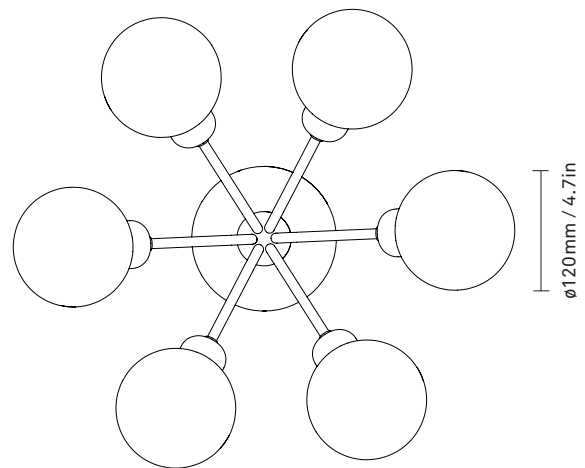

# NUURA

**APIALES 6 CEILING**  
**brushed brass / optic gold**

Design: Sofie Refer, 2022

**Apiales 6 Ceiling** is a new addition to the Apiales collection, inspired by the look of umbellifer flowers. With a height of just 29 cm, Apiales 6 Ceiling adds decorative lighting to lower ceilings while freeing up overhead space. The brushed brass metal finish enlivens the room and coordinates well with other metals and colours, while the optic gold glass globes add a welcoming warmth.

Explore the rest of the Apiales collection on our website, [here](#)

**Product no.:** EU - 2059010 / US - 3059010

**Type:** Ceiling light - indoor

**Colour:** Glass: optic gold / Metal: brushed brass

**Materials:** Anodized metal, mouth-blown glass

**Dimensions:** 500mm / 19.6in x 290mm / 11.4in  
Glass: ø120mm / 4.7in

**Weight:** Armature + glass: 3130g

**Packaging:** Dimensions: L: 430mm / 16.9in x  
W: 430mm / 16.9in x H: 300mm / 11.8in  
Weight: 1300g  
Total weight incl. product: 4430g  
Number of parcels: 1  
Material: Brown cardboard