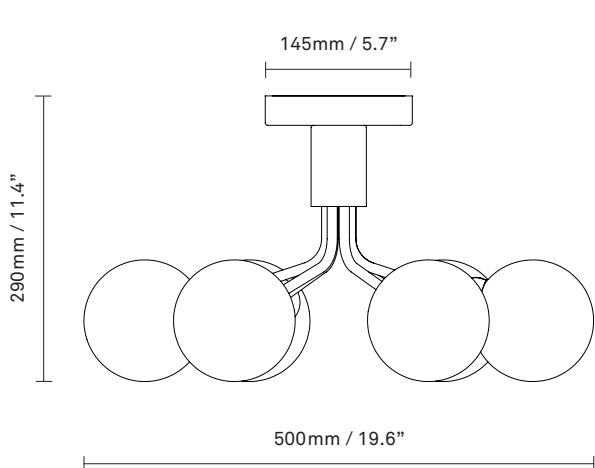

# NUURA

**APIALES 6 CEILING**  
**brushed brass / optic gold**

Design: Sofie Refer, 2022

**Apiales 6 Ceiling** is a new addition to the Apiales collection, inspired by the look of umbellifer flowers. With a height of just 29 cm, Apiales 6 Ceiling adds decorative lighting to lower ceilings while freeing up overhead space. The brushed brass metal finish enlivens the room and coordinates well with other metals and colours, while the optic gold glass globes add a welcoming warmth.

Explore the rest of the Apiales collection on our website, [here](#)

**Product no.:** EU - 2059010 / US - 3059010

**Type:** Ceiling light - indoor

**Colour:** Glass: optic gold / Metal: brushed brass

**Materials:** Anodized metal, mouth-blown glass

**Dimensions:** 500mm / 19.6in x 290mm / 11.4in  
Glass: ø120mm / 4.7in

**Weight:** Armature + glass: 3130g

**Packaging:** Dimensions: L: 430mm / 16.9in x  
W: 430mm / 16.9in x H: 300mm / 11.8in  
Weight: 1300g  
Total weight incl. product: 4430g  
Number of parcels: 1  
Material: Brown cardboard